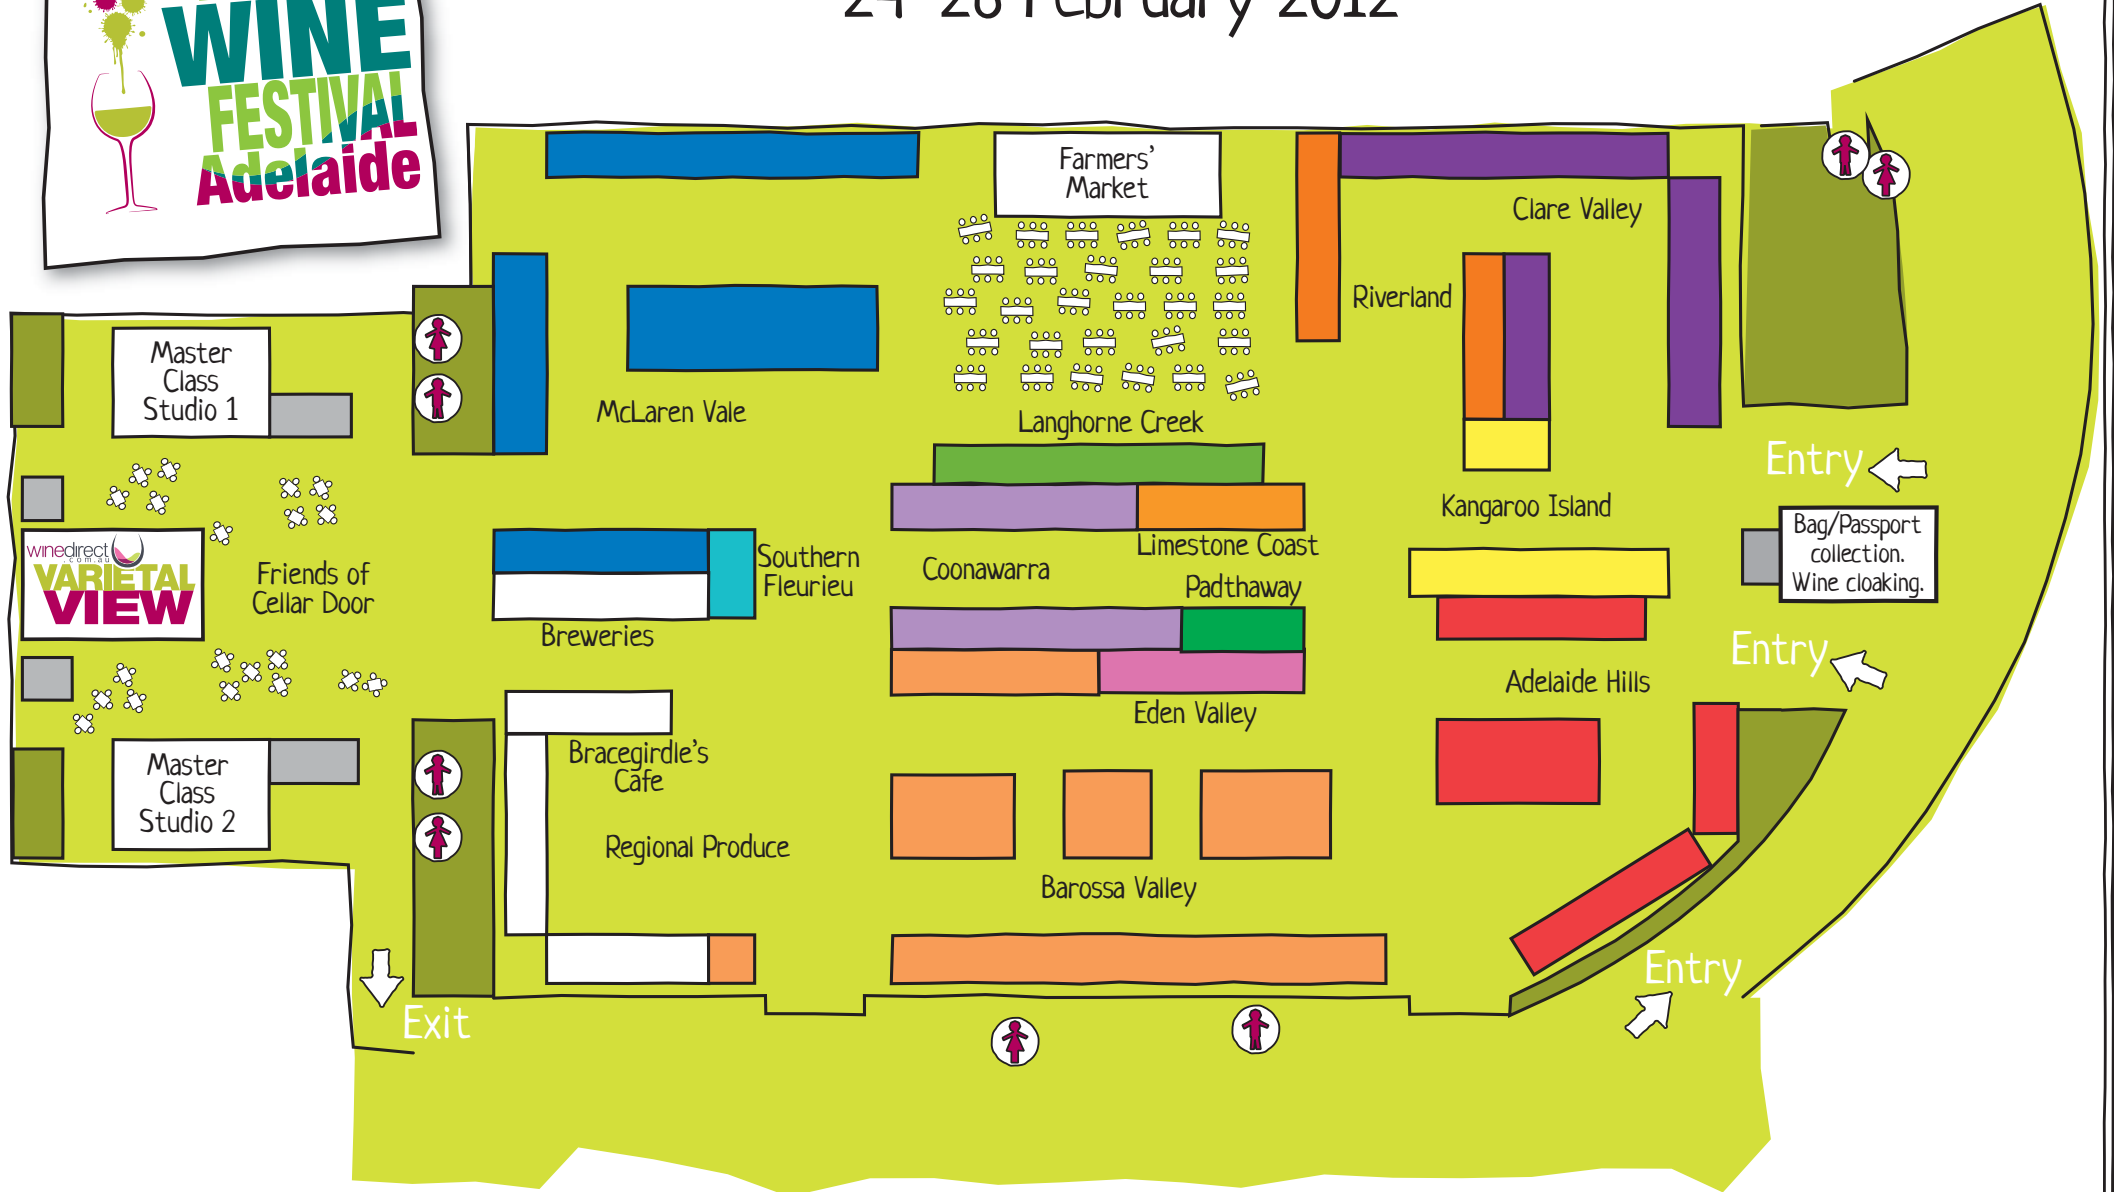

# CELLAR DOOR WINE FESTIVAL ADELAIDE 2012

24-26 February 2012

Master Class Studio 1

winedirect  
**VARIETAL VIEW**

Friends of Cellar Door

Master Class Studio 2

McLaren Vale

Farmers' Market

Langhorne Creek

Clare Valley

Riverland

Entry ←

Bag/Passport collection.  
Wine cloaking.

Kangaroo Island

Breweries

Southern Fleurieu

Coonawarra

Limestone Coast

Padthaway

Adelaide Hills

Entry ←

Bracegirdle's Cafe

Regional Produce

Eden Valley

Barossa Valley

Entry ↗

Exit ↓